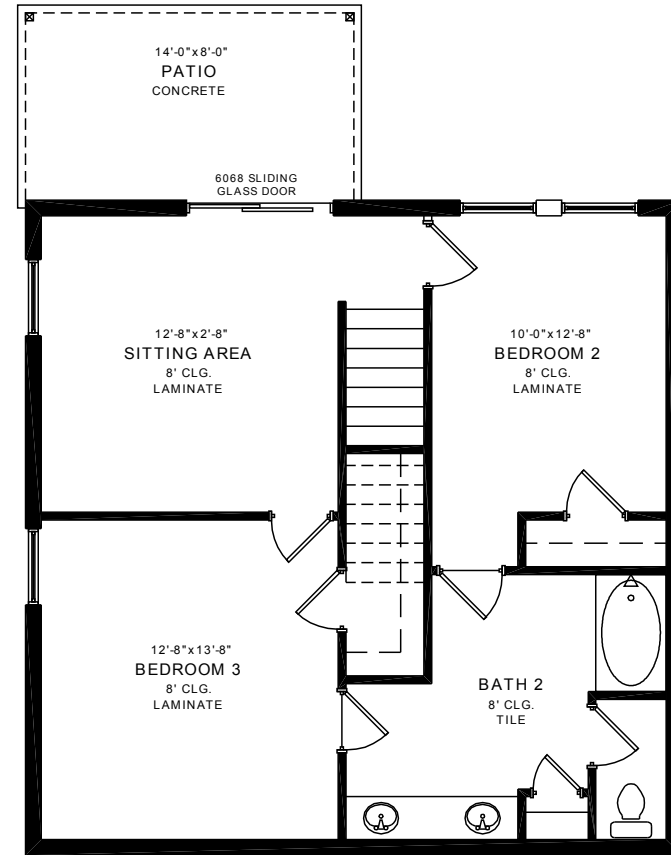

The Traveler's Rest - 1,524 sq. ft. 3 Bedrooms & 2 Bathrooms

FLOOR PLAN

BASEMENT PLAN

Square footage is subject to change prior to final plans being issued and contracts executed.