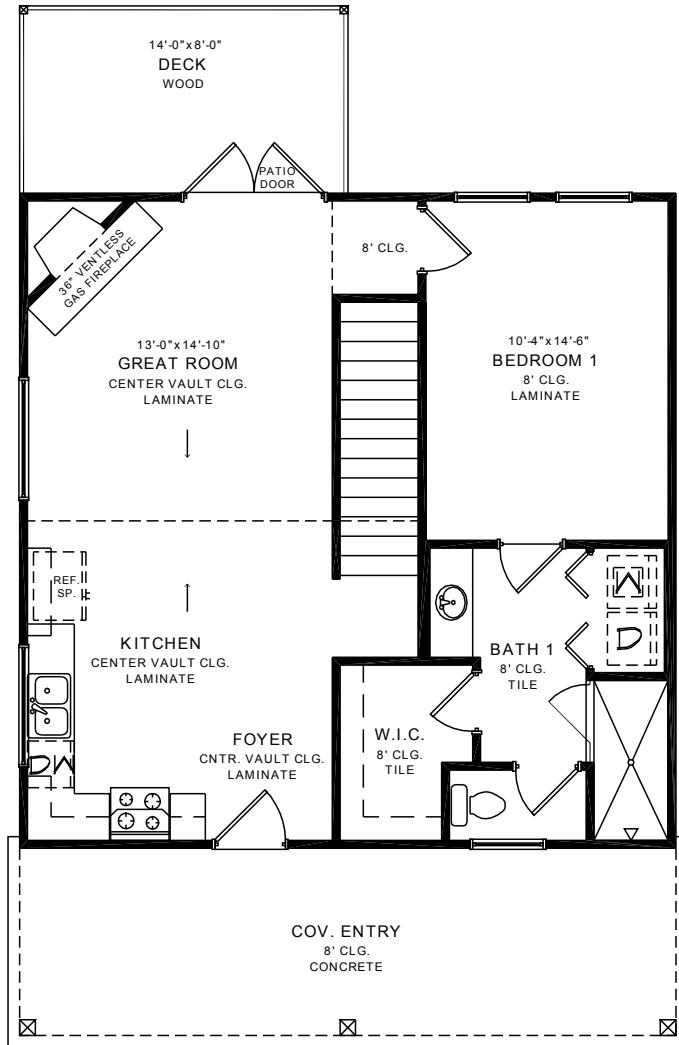

The Traveler's Rest - 1,524 sq. ft. 3 Bedrooms & 2 Bathrooms

FLOOR PLAN

BASEMENT PLAN

Square footage is subject to change prior to final plans being issued and contracts executed.