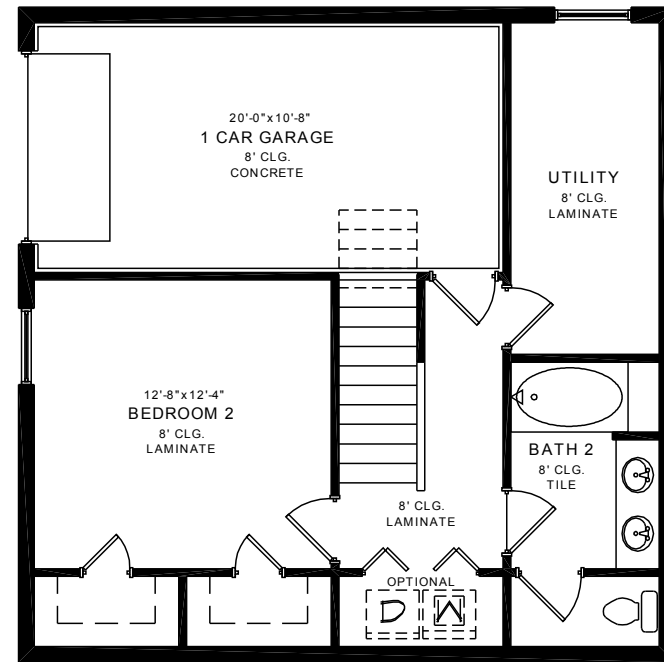

The Retreat - 1,297 sq. ft. 2 Bedrooms & 2 Bathrooms

FLOOR PLAN

BASEMENT PLAN