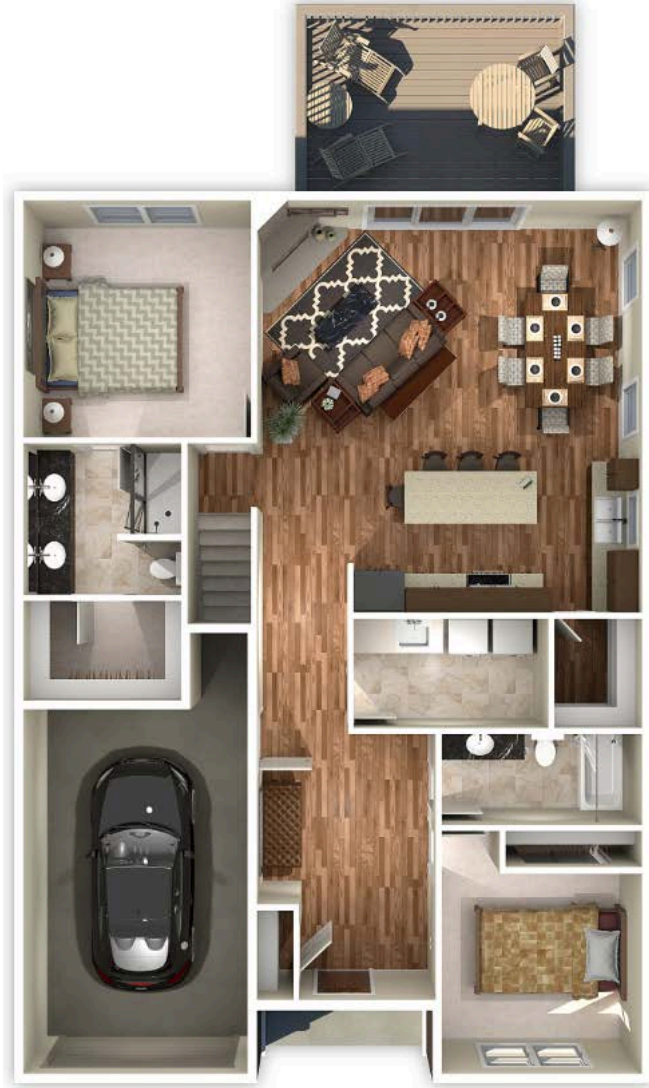

Wilson Creek - 2,346 sq. ft.*
3 Bedrooms & 3 Bathrooms
Base Price - \$439,000

Main Floor

Basement